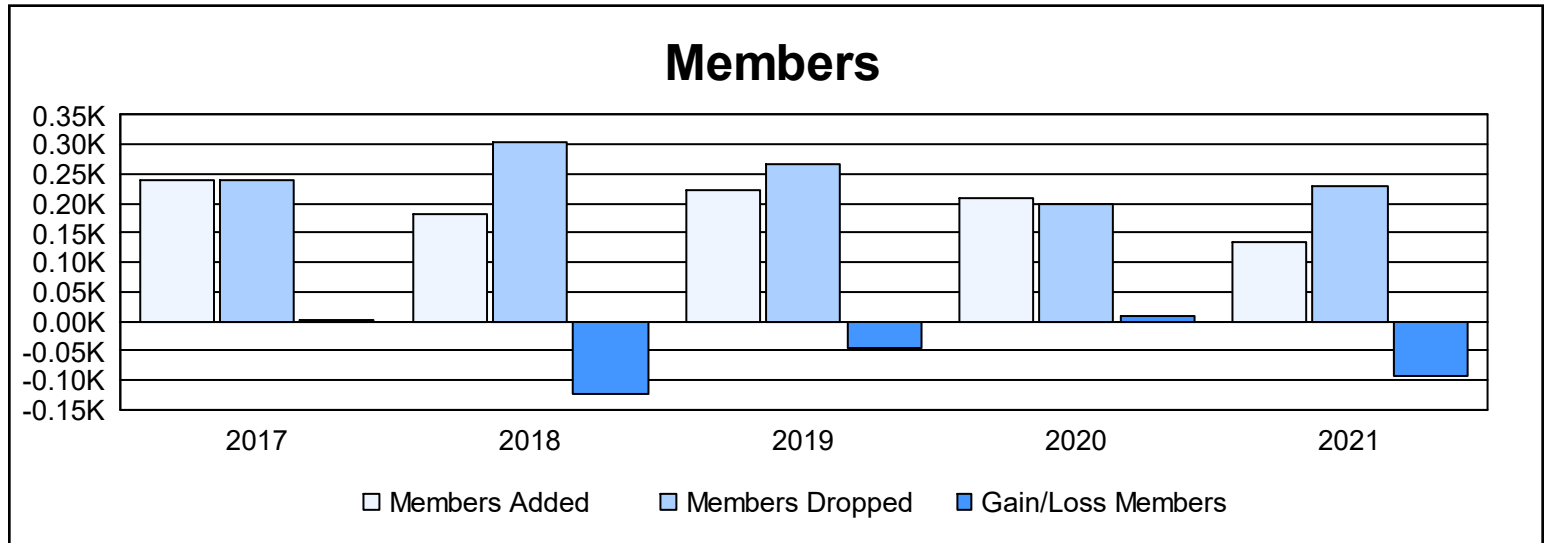

Year	New Clubs	Dropped Clubs	Gain/ Loss Clubs	New Members	Charter Members	Reinstate Members	Transfer Members	Total Member Added	Total Members Dropped	Gain/ Loss Members
2016-2017	1	4	-3	185	40	3	11	239	238	1
2017-2018	2	3	-1	104	60	7	11	182	305	-123
2018-2019	2	5	-3	120	78	5	18	221	267	-46
2019-2020	2	2	0	123	71	6	8	208	198	10
2020-2021	0	5	-5	94	14	4	23	135	228	-93
<b>Average</b>	<b>1</b>	<b>4</b>	<b>-2</b>	<b>125</b>	<b>53</b>	<b>5</b>	<b>14</b>	<b>197</b>	<b>247</b>	<b>-50</b>

### Membership Composition June 2021 Cumulative