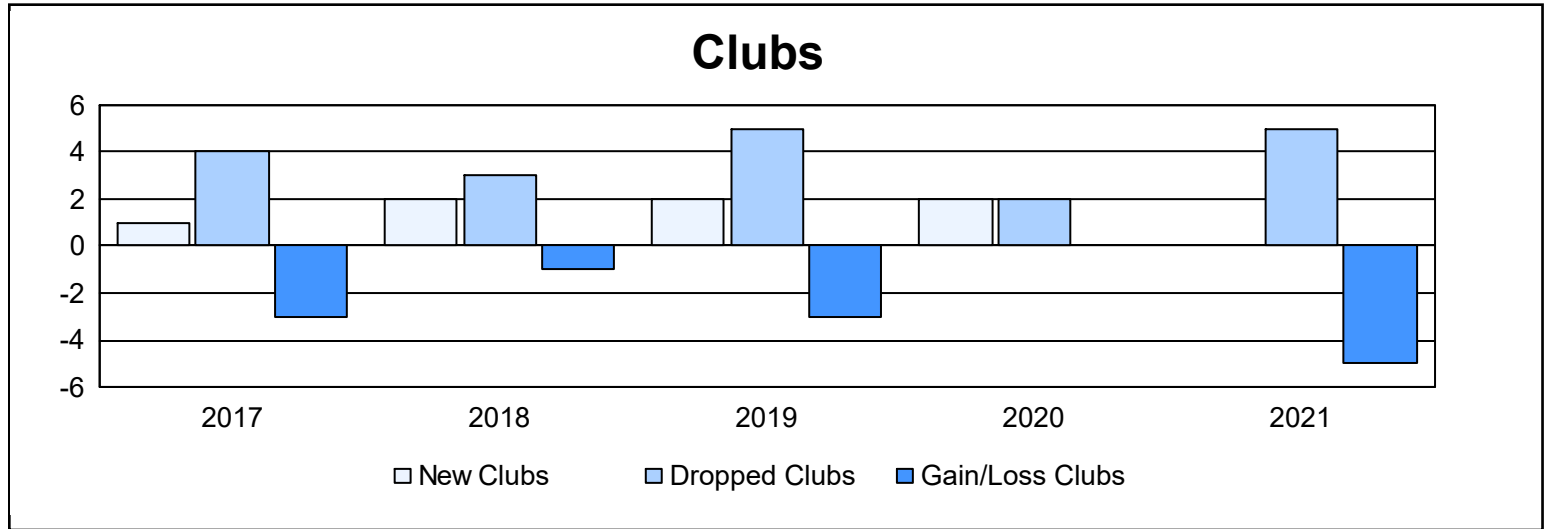

Year	New Clubs	Dropped Clubs	Gain/ Loss Clubs	New Members	Charter Members	Reinstate Members	Transfer Members	Total Member Added	Total Members Dropped	Gain/ Loss Members
2016-2017	1	4	-3	185	40	3	11	239	238	1
2017-2018	2	3	-1	104	60	7	11	182	305	-123
2018-2019	2	5	-3	120	78	5	18	221	267	-46
2019-2020	2	2	0	123	71	6	8	208	198	10
2020-2021	0	5	-5	94	14	4	23	135	228	-93
<b>Average</b>	<b>1</b>	<b>4</b>	<b>-2</b>	<b>125</b>	<b>53</b>	<b>5</b>	<b>14</b>	<b>197</b>	<b>247</b>	<b>-50</b>

### Membership Composition June 2021 Cumulative